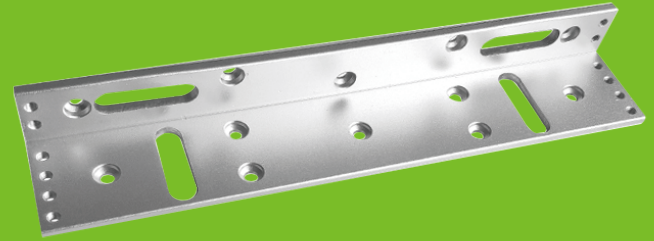

L Bracket Is For Inward Door

LB-1200

Specifications

Material Selection	High Strength Aluminum, Sandblast Finished
Suitable for Door	In-swing Door
Opening Mode	90° Degrees Door
Finished for Shell	Anodized aluminum

Dimensions